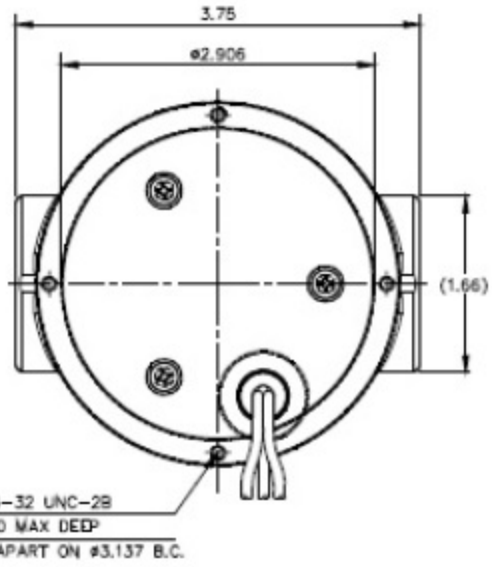

MODEL 1750 DIMENSIONS

(MOTOR)
TOP VIEW

(MOTOR)
SIDE VIEW

(MOTOR)
BOTTOM VIEW

*Shown with #25A propeller, 12" x 3/8" shaft, & CPL22-375 coupling assembly (Shipped Unattached to Motor)

Arrow
ENGINEERING
Mixing Products