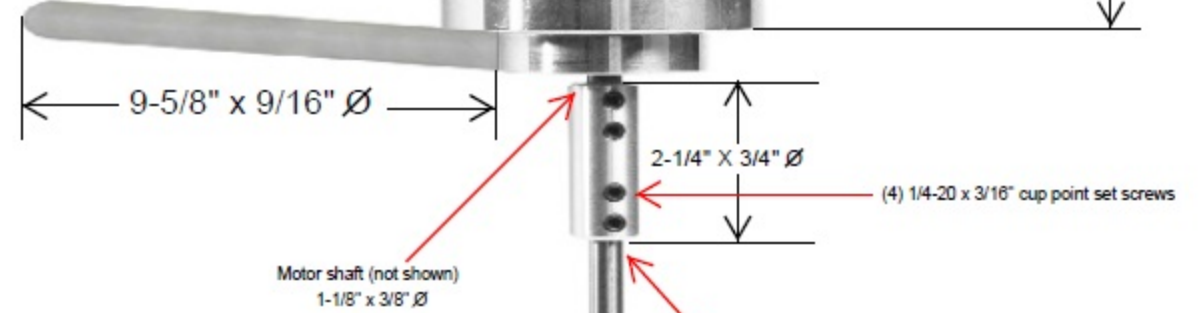

MODEL 1750 DIMENSIONS

(MOTOR)
TOP VIEW

(MOTOR)
SIDE VIEW

(MOTOR)
BOTTOM VIEW

*Shown with #25A propeller, 12" x 3/8" shaft, & CPL22-375 coupling assembly (Shipped Unattached to Motor)

Arrow
ENGINEERING
Mixing Products