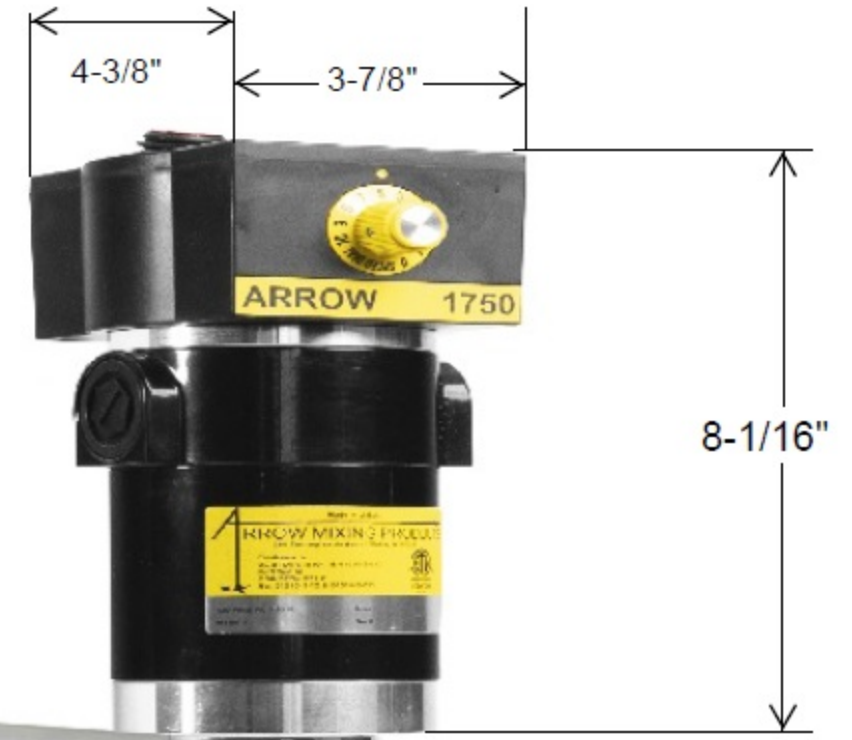

MODEL 1750 DIMENSIONS

(MOTOR)
TOP VIEW

(MOTOR)
SIDE VIEW

(MOTOR)
BOTTOM VIEW

*Shown with #25A propeller, 12" x 3/8" shaft, & CPL22-375 coupling assembly (Shipped Unattached to Motor)

Arrow
ENGINEERING
Mixing Products