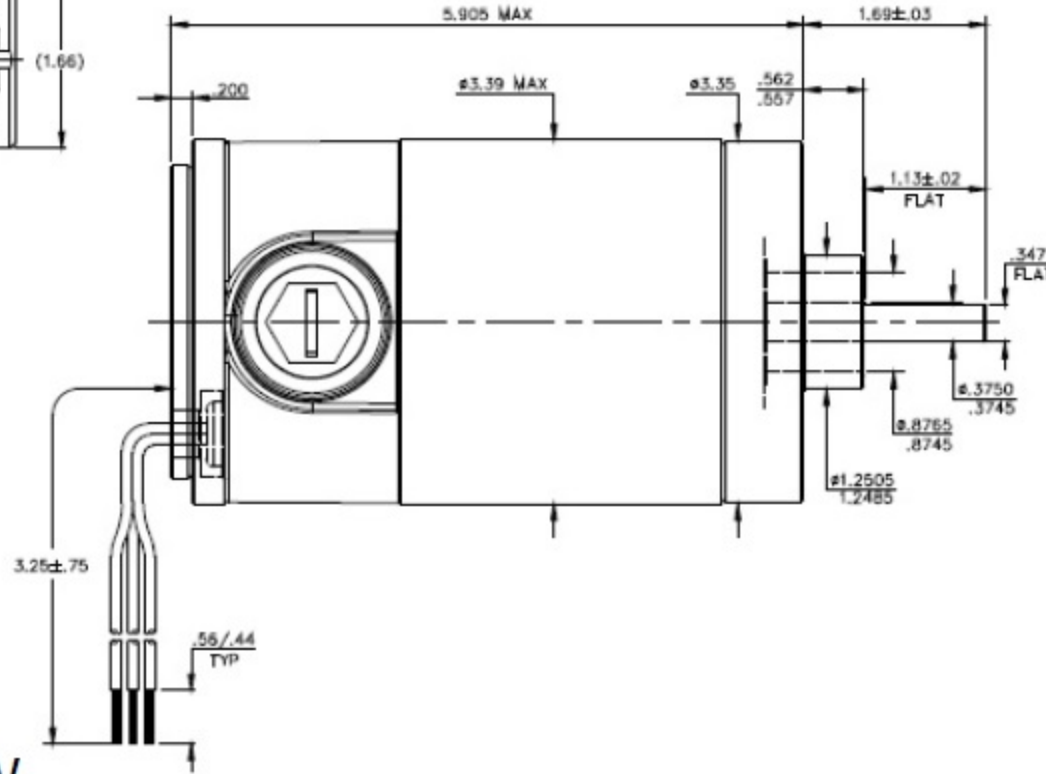

MODEL 1750 DIMENSIONS

(MOTOR)
TOP VIEW

(MOTOR)
SIDE VIEW

(MOTOR)
BOTTOM VIEW

*Shown with #25A propeller, 12" x 3/8" shaft, & CPL22-375 coupling assembly (Shipped Unattached to Motor)

Arrow
ENGINEERING
Mixing Products