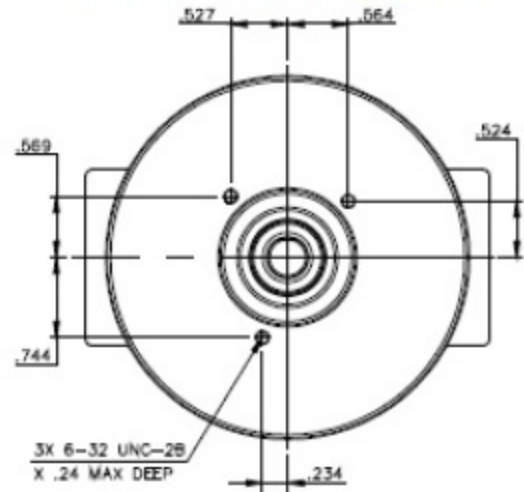

MODEL 1750 DIMENSIONS

(MOTOR)
TOP VIEW

(MOTOR)
SIDE VIEW

(MOTOR)
BOTTOM VIEW

*Shown with #25A propeller, 12" x 3/8" shaft, & CPL22-375 coupling assembly (Shipped Unattached to Motor)

Arrow
ENGINEERING
Mixing Products